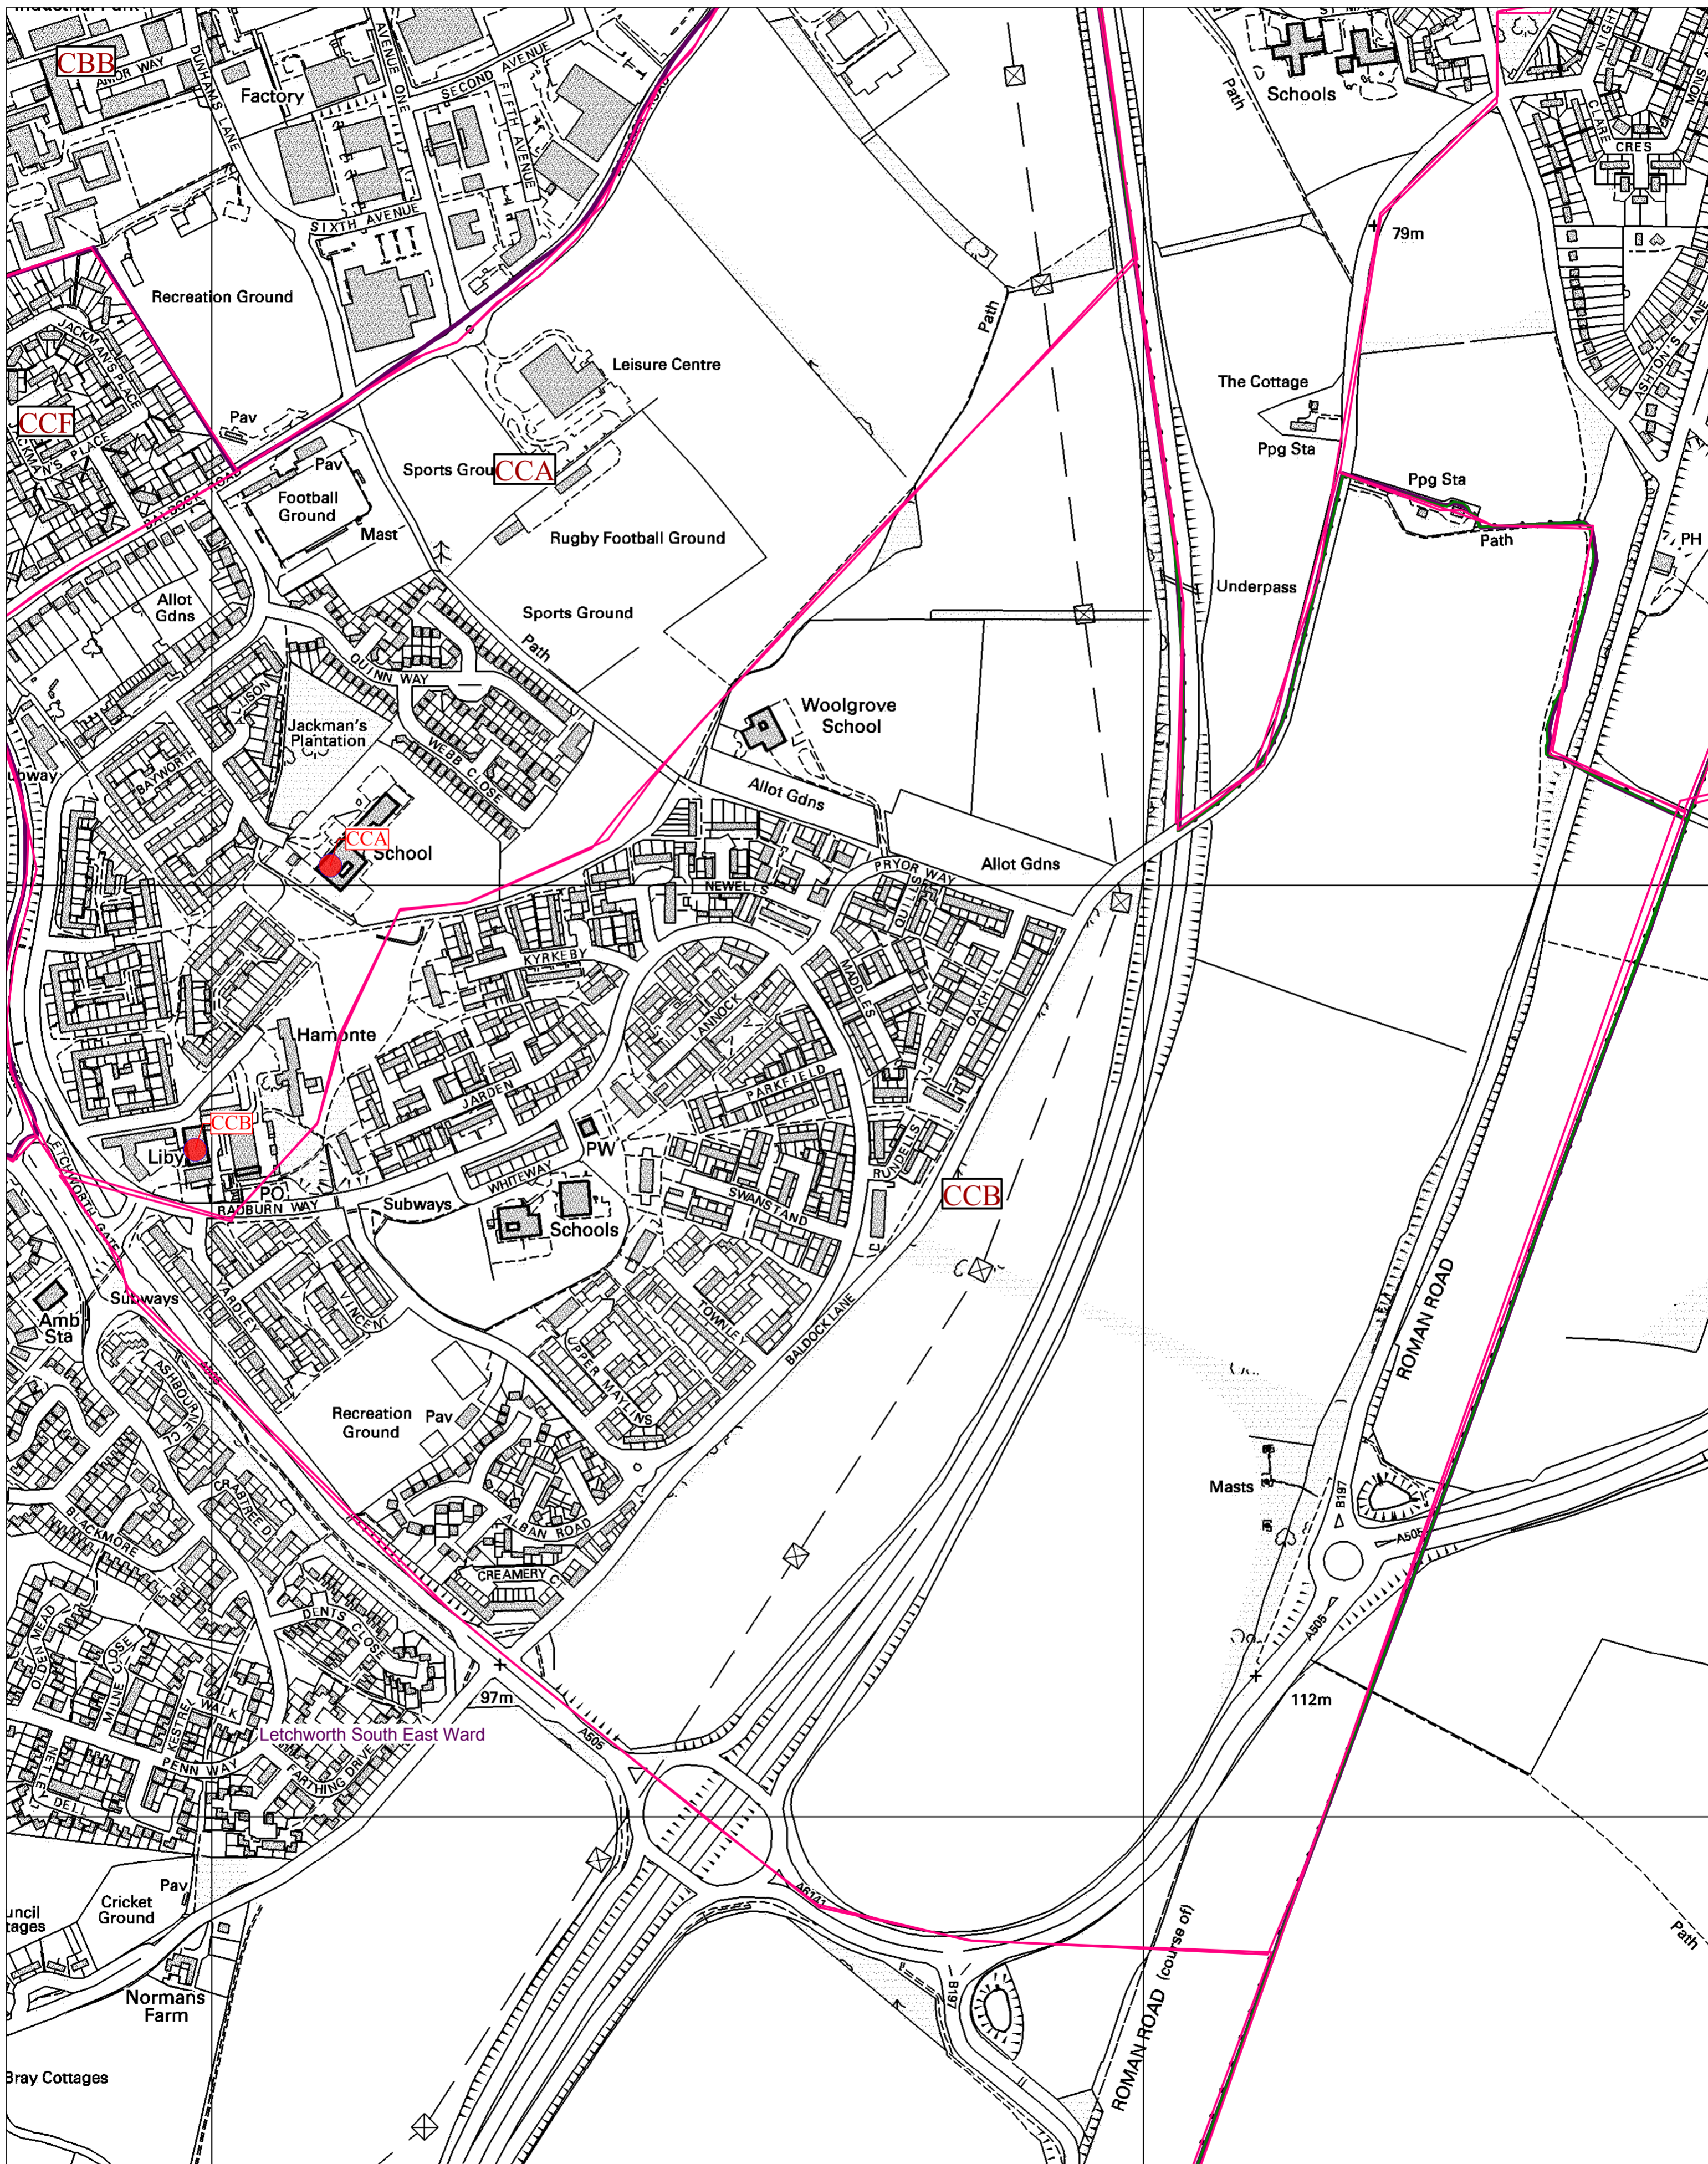

Polling Area - CCB - Letchworth South East

Scale: 1:?
Date: 28:10:13